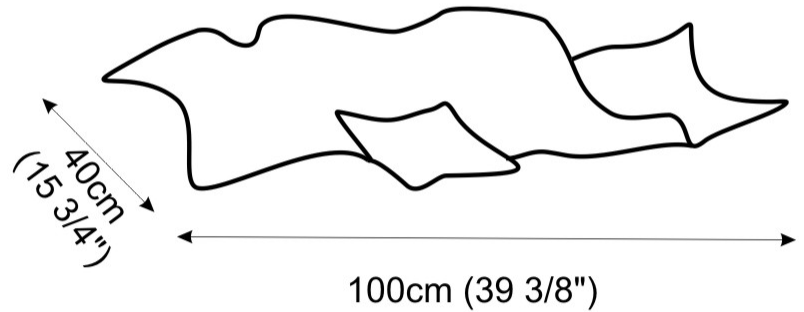

GENERAL

Series: Crash _____
Brand: Knikerboker _____
Division: Design _____
Mounting Type: Surface _____
Mounting Location: Ceiling _____
Subcategory: Ambient _____

PHYSICAL

Shape: Abstract _____
Length (mm): 1000 _____
Length (in): 39 ³/₈ _____
Width (mm): 400 _____
Width (in): 15 ³/₄ _____
Height (mm): 240 _____
Height (in): 9 ⁷/₁₆ _____
Extension (mm): 250 _____
Extension (in): 9 ¹³/₁₆ _____
Light Distribution: Indirect _____
Fixture Finish: BFM / BRL / BRW / CLF / CLM / CLW / GLF / GLM / GLW / MBK / SLF / SLM / SLW / WHI _____
Fixture Material: Metal _____

ELECTRICAL

Lamp Type: LED _____
Input Wattage (W): 10.5 _____
Total Output Wattage (W): 10 _____
Dimming: Tri-Mode (Non-Dimming and Phase Dimming (120Vac only) and 0-10V Dimming) _____
Driver Included: Yes _____
Driver Location: Integrated _____
Driver Type: Constant Current - Universal _____
Driver Class: Class 2 _____
Input Voltage (V): 120 - 277 _____
Constant Current (MA): 250 _____
Upon Request: 0-10Vdc dimming / Phase dimming @120Vac / 277Vac _____

LED

Number of LEDs: 1 _____
Color Temperature (°K): 3000 _____
Max. Delivered Lumen (lm): 2200 _____
CRI: >85 CRI _____
Lamp Life (hrs): 50000 _____

OPTICAL

RATINGS AND CERTIFICATIONS

Certified By: Certified for North American Standards _____
IP rating: IP20 _____