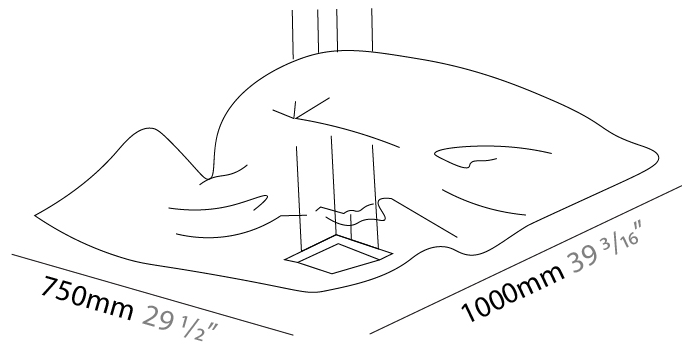

CRASH SUSPENSION

D131439-

base number   Finish
Options

1. To build a product code in our configurator select the specify button on the base model # product page
2. To build a manual product code on this datasheet choose from the options listed below in blue font and add the suffix to the base model #

GENERAL

Series: Crash
Brand: Knikerboker
Division: Design
Mounting Type: Suspension
Mounting Location: Ceiling
Subcategory: Pendant

PHYSICAL

Shape: Abstract
Length (mm): 1000
Length (in): 39 ³/₈
Width (mm): 750
Width (in): 29 ¹/₂
Max. Overall Height (mm): 2000
Max. Overall Height (in): 78 ³/₄
Light Distribution: Indirect
Fixture Finish: BFM / BRL / BRW / CLF / CLM / CLW / GLF / GLM / GLW / MBK / SLF / SLM / SLW / WHI
Fixture Material: Metal
Cable Details: 4 Steel Cable 2000mm / 78 3/4" - Silicon Cable 2000mm / 78 3/4"

ELECTRICAL

Lamp Type: LED
Input Wattage (W): 10.5
Total Output Wattage (W): 10
Dimming: Tri-Mode (Non-Dimming and Phase Dimming (120Vac only) and 0-10V Dimming)
Driver Included: Yes
Driver Location: Integrated
Driver Type: Constant Current - Universal
Driver Class: Class 2
Input Voltage (V): 120 - 277
Constant Current (MA): 250
Upon Request: 0-10Vdc dimming / Phase dimming @120Vac / 277Vac

LED

Number of LEDs: 1
Color Temperature (°K): 3000
Max. Delivered Lumen (lm): 2200
CRI: >85 CRI
Lamp Life (hrs): 50000

OPTICAL

RATINGS AND CERTIFICATIONS

Certified By: Certified for North American Standards
IP rating: IP20